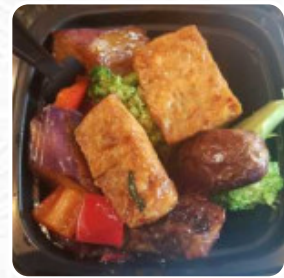

The Card of Panda Express from North Hollywood contains about **91** different dishes and drinks. On average, you pay for a dish / drink about $78.7. In Panda Express from North Hollywood, you can enjoy **versatile, fine Chinese cuisine** that's authentically prepared in a wok.