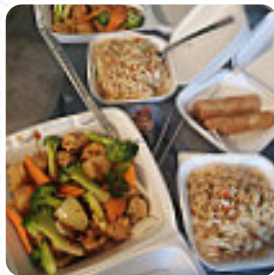

Rice Roll By Xing Xing Menu

<https://menulist.menu>

1920 E Pawnee St, Wichita, United States

(+1)3167895060 - <https://www.facebook.com/RiceAndRollByXingXing>

A comprehensive menu of Rice Roll By Xing Xing from Wichita covering all 19 menus and drinks can be found here on the food list. For seasonal or weekly deals, please get in touch via phone or use the contact details provided on the website. What [User](#) likes about Rice Roll By Xing Xing: it seems like its typical American Chinese take-out, but they have a tonne vegan option. the vegan egg rolls and the roasted rice were fantastic. they give large portions, so I had easily enough for two meals. everything was delicious. [read more](#). What [April Johnson](#) doesn't like about Rice Roll By Xing Xing: If I could give negative stars I would. I usually LOVE Xing Xing and have been coming here for years. Unfortunately after calling in my order, when I went to pick it up there was a sign on the door that they are closed for remodeling and to pick up the food at PHO KC. I thought it was rude and they didn't tell me the location had temporarily changed when I was on the phone placing my order. The price was higher and t... [read more](#). Traditional dishes are prepared in the kitchen of Rice Roll By Xing Xing in Wichita with typical Asian spices tasty, In addition, many visitors look forward to enjoying **traditional Vietnamese meals** with the perfect hint of Southeast Asian flavor during a visit at the Rice Roll By Xing Xing. Here they also cook South American fresh seafood, meat, as well as beans and potatoes, A **catering service** offered by the restaurant allows you to enjoy the dishes at home or at the function.

AMERICANO

Noodle

RAMEN

Vegetables

EGG ROLLS

Sweets & Ice

COOKIES

Restaurant Category

VEGAN

AMERICAN

Dishes are prepared with

EGGS

SENF

DUCK

MEAT

CHICKEN