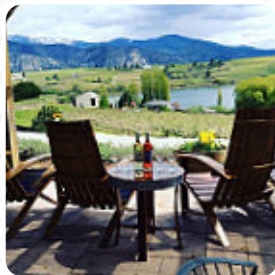

## ***Tildio Winery Menu***

<https://menulist.menu>

70 E Wapato Lake RdWA 98831, Manson, United States  
(+1)5096878463 - <http://www.tildio.com/>

[The Card](#) of Tildio Winery from Manson includes about **32** different meals and drinks. On average, you pay for a dish / drink about \$40.4. What [User](#) likes about Tildio Winery: