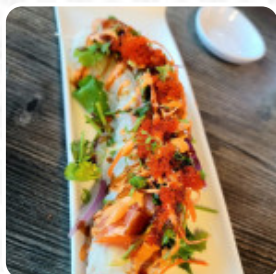

Sakana Bistro Menu

<https://menulist.menu>

1460 W Yosemite Ave CA 95337-5128, Manteca, United States
(+1)482092393288,(+1)2092393288 - <https://sakanajapanese.com>

The Card of Sakana Bistro from Manteca contains about 212 different dishes and drinks. On average, you pay for a dish / drink about \$11.4. What [K](#) likes about Sakana Bistro: