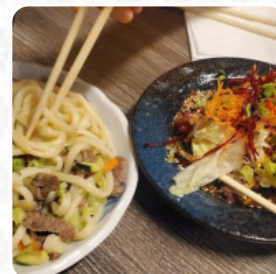

The Card of Sakana Bistro from Manteca contains about 212 different dishes and drinks. On average, you pay for a dish / drink about $11.4. What [K](#) likes about Sakana Bistro:

The food was okay. I wouldn't visit a second time. We got the garlic edamame which had good flavor, but was very greasy. The [sushi](#) was decent. Also got the ramen which was very, very bland. I didn't end up finishing it. It took a fairly long time for the food to come out and when it did, a member of my party received theirs about 20 minutes prior to myself and other member receiving ours. [read more](#). The restaurant and its rooms are wheelchair accessible and thus usable with a wheelchair or physical disabilities. What [Julie Sullivan](#) doesn't like about Sakana Bistro:

my husband and I both got sick after eating here. spicy tuna roll smelled a little fishy. I spent $12 on a roll I didn't eat. they also charged for ice tea refills. I have never heard of that. After looking at the bill, we were charged $10 for ice tea, and it tasted awful like they used tap water from bad pipes. won't be going back. [read more](#). For guests of the restaurant, the **catering service** is also available, and easily digestible Japanese meals are being made with lots of fresh vegetables, fish and meat. Undoubtedly, the highlight of this establishment is the delicious [Sushi](#) such as **Maki and Te-Maki**, Also, the atmosphere is of course significant, so the visitors appreciate not only the scrumptious meals, but also the bistro as such love.