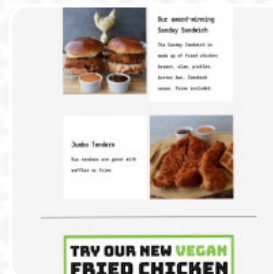

24 Hot Chicken Waffle Menu

<https://menulist.menu>
12048 Ventura Blvd, STUDIO CITY, United States
(+1)8188243079,(+1)8188243842

The place from STUDIO CITY offers **47** different *dishes and drinks* on [the card](#) at an average \$8.3. What [User](#) likes about 24 Hot Chicken Waffle:
I don't eat meat so I get the veggie chicken sandwich and It is sooo good! I take my meat lovers here and they go crazy over the chicken sandwich. A little extra coleslaw and sauce is all you need. You're welcome. [read more](#). When the weather is pleasant you can also be served outside, And into the accessible spaces also clientele with wheelchairs or physiological limitations. What [User](#) doesn't like about 24 Hot Chicken Waffle:
Pros: Great chicken and waffles! Big portions and tastes really good! I got mild as the spice for the chicken and it was a good level! Cons: As much as the food is really good, the service is HORRENDOUS. The guy that helped us first at the cash register tipped himself 25% after I tapped my card, and the girl that helped us after him was incredibly rude and you could just tell she didn't want to be there. It took arou... [read more](#). During meals, a refreshing drink is essential. In this [gastropub](#), you will find not only delectable meals, but also a large and comprehensive assortment of good beers and other alcoholic drinks that compliment the food, You can also unwind at the bar with a freshly tapped beer or other alcoholic and non-alcoholic drinks. No matter the occasion - a party - the in-house catering makes it easy to enjoy the food from 24 Hot Chicken Waffle in your own four walls, Besides the fine **sandwiches**, healthy salads and other snacks also make a good snack.