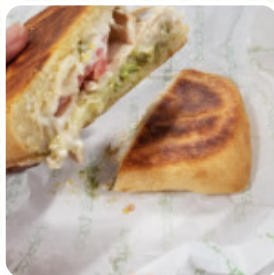

The **menu of Nature's Table Cafe** from Maitland includes 34 meals. On average, **meals or drinks on [the menu](#)** cost about $4.6. The categories can be viewed on the menu below. Should you wish to sample delightful American courses like burgers or barbecue, then Nature's Table Cafe in Maitland is the ideal place for you, Besides the yummy sandwiches, healthy salads and other snacks also make a good snack. If you decide to come for breakfast, a versatile brunch is ready for you, You can also discover delicious *South American* menus on the menu.