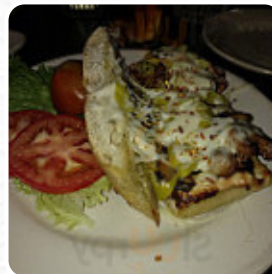

## ***Riazzì's Italian Garden . Menu***

<https://menulist.menu>  
2700 S. Mill Avenue Tempe, AZ 85282, United States  
(+1)4807319364,(+1)4807319464

On this website, you can find the *complete [menu](#)* of *Riazzì's Italian Garden* . from Tempe. Currently, there are 39 courses and drinks available. For changing offers, please contact the restaurant owner directly. You can also contact them through their website. What [Lila Watsica](#) likes about *Riazzì's Italian Garden* . :  
Dined on a whim, patio looked welcoming so we gave it a chance. Very glad we did. Authentic style food with a genuinely kind and knowledgeable wait staff. The pasta dishes, manicotti and a generously portioned penne primavera entree, were delicious even after the attractive and tasty caesar salad whetted our appetites. Prior to, the wine selection and italian import beer, morreti, paired well with sumptuous calamari... [read more](#). For quick hunger in between, *Riazzì's Italian Garden* . from Tempe presents tasty sandwiches, healthy salads, and other treats, as well as cold and hot beverages, and you will find classic **Italian cuisine** with classics like [pizza](#) and pasta. After the meal (or during it), you can still relax at the bar with a **alcoholic or non-alcoholic drink**.