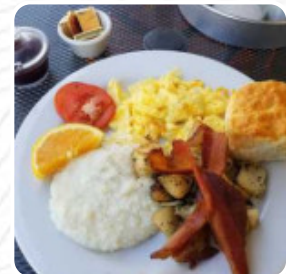

## **BLACKBERRY BISTRO Menu**

<https://menulist.menu>  
4240 Park Blvd Oakland, CA 94602-1312, United States  
(+1)5103361088 - <http://theblackberrybistro.com>

The menu of BLACKBERRY BISTRO from Oakland includes **69** menus. On average, *menus or drinks on [the menu](#)* cost about \$8.9. The categories can be viewed on the menu below. What [Imagine That](#) likes about BLACKBERRY BISTRO: