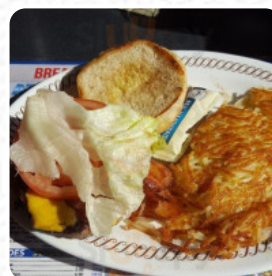

Waffle House Menu

<https://menulist.menu>

808 England St Ashland, VA 23005, United States

(+1)7707295700,(+1)8047986677 - <http://www.wafflehouse.com/>

The Card of Waffle House from United States contains about 102 different dishes and drinks. On average, you pay for a dish / drink about \$3.9. You can use the WLAN of the restaurant free of charge. For breakfast, you can enjoy a **diverse brunch** at Waffle House, as much as you want, You'll find tasty *South American* meals also on the menu. In addition, there are fine American menus, such as **burgers and grilled meat**, In addition, one can enjoy the food of all the delightful served meals within the authentic curated charm of this Diner.