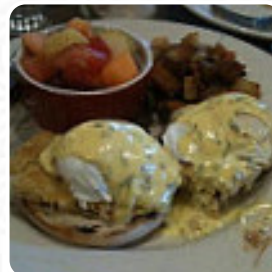

Milo's City Cafe Menu

<https://menulist.menu>

1325 NE Broadway St Portland, OR 97232-1235, United States
(+1)5032886456 - <http://www.miloscitycafe.com>

The Card of Milo's City Cafe from Portland contains about 83 different dishes and drinks. On average, you pay for a dish / drink about \$10.3. What [Diego Bailey](#) likes about Milo's City Cafe: An amazingly attentive and friendly team of staff! Celebrated a joint birthday here and they were so kind and had extreme attentively to detail to our dietary preference. Food was amazingly delicious and portions were great! Was super calm too so was a nice place for a group hang out/catch up! 5 stars! [read more](#). The restaurant and its rooms are wheelchair accessible and thus usable with a wheelchair or physiological disabilities. Should you wish to sample fine American courses like burgers or barbecue, then Milo's City Cafe in Portland is the ideal place for you, You can also unwind at the bar with a *freshly tapped beer* or other alcoholic and non-alcoholic drinks. Even if you're only not so much hungry, you can still treat yourself to one of the tasty **sandwiches**, a small salad or another snack, Here you'll find sweet pastries and cake, small snacks and chilled refreshments and hot drinks.

SEASONAL FRUIT BOARD \$10.0

FRESH SCONE \$5.0

Omelets and Scrambles or as a Wrap!

THE BAHNZ \$16.0

PEPPER OMELET \$13.0

Dessert

ZEPPOLE \$9.0

PANNA COTTA

DESSERT

Milo's City Cafe Menu

These types of dishes are being served

PANINI

MEATLOAF

PASTA

Dishes are prepared with

MILK \$2.8