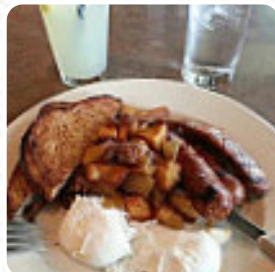

Milo's City Cafe Menu

<https://menulist.menu>

1325 NE Broadway St Portland, OR 97232-1235, United States
(+1)5032886456 - <http://www.miloscitycafe.com>

The Card of Milo's City Cafe from Portland contains about 83 different dishes and drinks. On average, you pay for a dish / drink about \$10.3. What [Diego Bailey](#) likes about Milo's City Cafe: An amazingly attentive and friendly team of staff! Celebrated a joint birthday here and they were so kind and had extreme attentively to detail to our dietary preference. Food was amazingly delicious and portions were great! Was super calm too so was a nice place for a group hang out/catch up! 5 stars! [read more](#). The restaurant and its rooms are wheelchair accessible and thus usable with a wheelchair or physiological disabilities. Should you wish to sample fine American courses like burgers or barbecue, then Milo's City Cafe in Portland is the ideal place for you, You can also unwind at the bar with a *freshly tapped beer* or other alcoholic and non-alcoholic drinks. Even if you're only not so much hungry, you can still treat yourself to one of the tasty **sandwiches**, a small salad or another snack, Here you'll find sweet pastries and cake, small snacks and chilled refreshments and hot drinks.