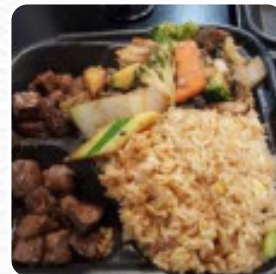

A comprehensive [menu](#) of Hashi Teppan Grill from Abilene covering all 17 meals and drinks can be found here on the food list. For changing offers, please get in touch via phone or use the contact details provided on the website. What [Shannon](#) likes about Hashi Teppan Grill:

We absolutely love this place!! The people are friendly and the food is delicious. Jennifer always wants to make sure the customers are happy. The restaurant is clean and looks great! We will be back again and again!! [read more](#). In the kitchen of Hashi Teppan Grill in Abilene, typical Asian spices tasty traditional courses are prepared, tasty particularly are the *Maki* and specialties like **Te-Maki** that this place is known for. The Asian fusion cuisine is also an important part of Hashi Teppan Grill. Anyone who finds the normal and generally known dishes too boring can here approach with a willingness to experiment and try some unexpected combination of ingredients eat, The **barbecued food** is freshly cooked here on an open flame.