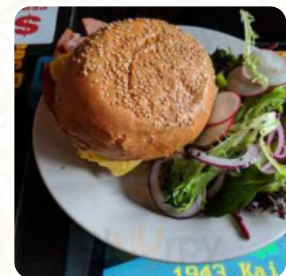

Montana's Trail House Menu

<https://menulist.menu>

445 Troutman Street Brooklyn, NY 11206, United States
(+1)9179661666 - <http://montanatrailhouse.com/>

The Card of Montana's Trail House from Brooklyn includes about **69** different menus and drinks. On average, you pay for a dish / drink about \$9.2. If you're looking for more variety than just eating and drinking, you'll find it in this sports bar. Enjoy small snacks and meals and watch live football, tennis or Formula 1 games, It's possible to chill out at the bar with a *freshly tapped beer* or other alcoholic and non-alcoholic drinks. If you want to have breakfast, a tasty brunch awaits you, They also present scrumptious **South American** meals to you in the menu.